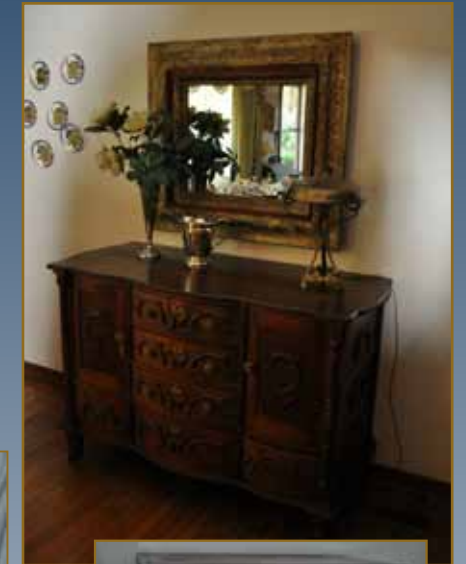

ESTATE AUCTION

Saturday, October 23rd, 2010 - 10:00 AM

Nice Home — Antiques — Personal Property

112 Dotson Avenue - Wise, VA

Don't miss this one!

This is a nice ranch style brick home that sits on .55 acres in the heart of beautiful Wise county, Va. The house has approximately 1370 square feet, 3 bedrooms, 1.5 baths, kitchen, living room, dining room, and large den. Heat and air conditioning is supplied by a heat pump and also electric heat. Don't let this home pass you by!!! **Shown by appointment only**

Troy Sage 276-579-2128, VA # 2808 • Reece Sage 276-579-6005, VA # 1194

ESTATE AUCTION

Arm Chair padded back w/ foot stool

- Antique walnut linen press
- Ornate Victorian picture frames
- Antique framed prints
- Sewing machine
- Cherry bedroom suite - queen bed, dresser w/ mirror, and chest of drawers
- Antique dressing table
- Pair of small stained glass lamps
- Beaver top hat and bowler
- Lots of costume jewelry
- Large walnut desk
- Rattan sofa
- Handmade basket
- Standing screen - 3 panel
- Round coffee table
- Antique school desk
- Antique wrought iron tools
- Wrought iron bench
- Glassware, crystal, dishes, kitchenware, small appliances, figurines, garden tools, yard swing, lamps